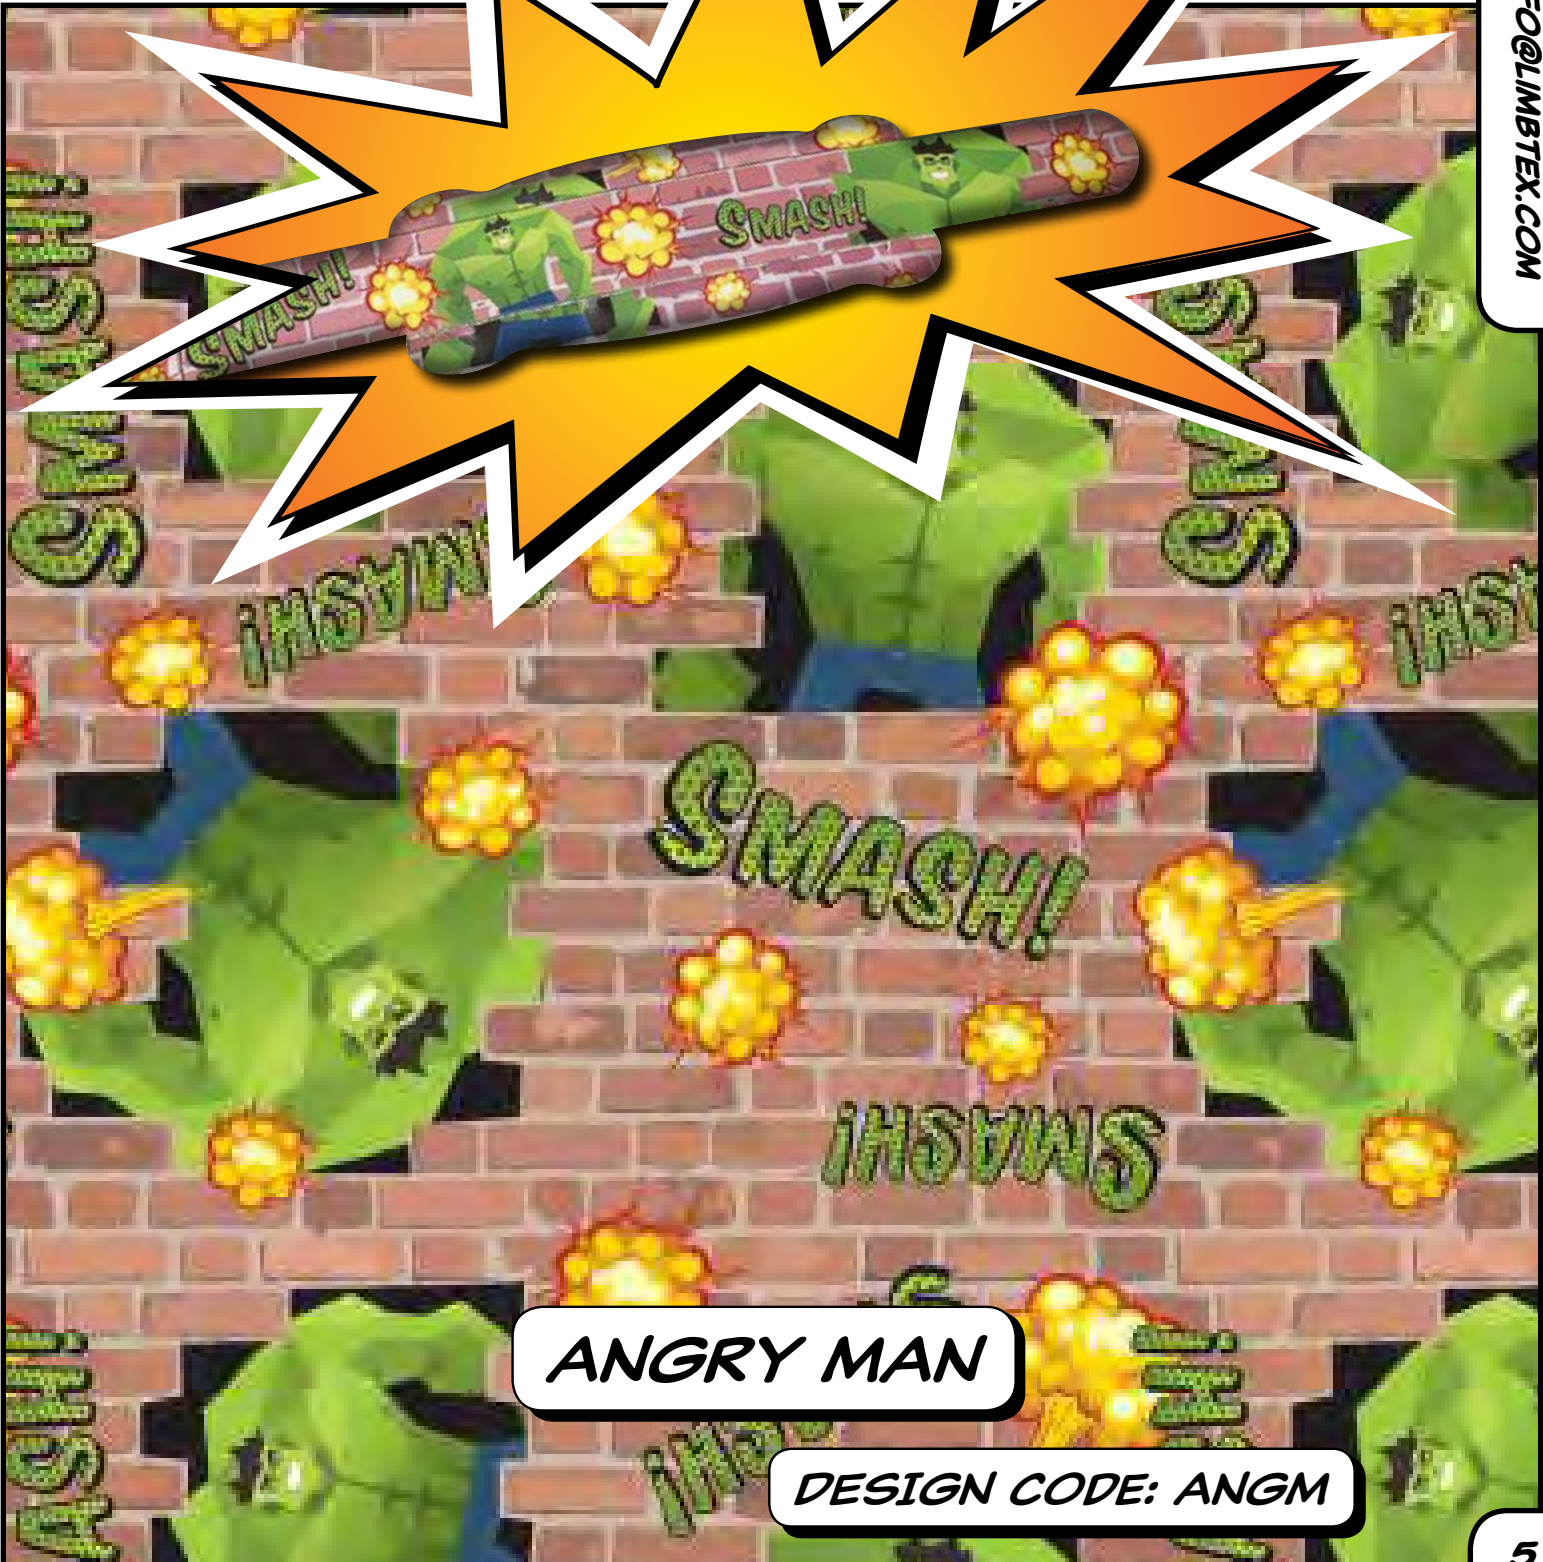

ANGRY MAN

DESIGN CODE: ANGM

FOR ALL ENQUIRIES - EMAIL: INFO@LIMBTEX.COM