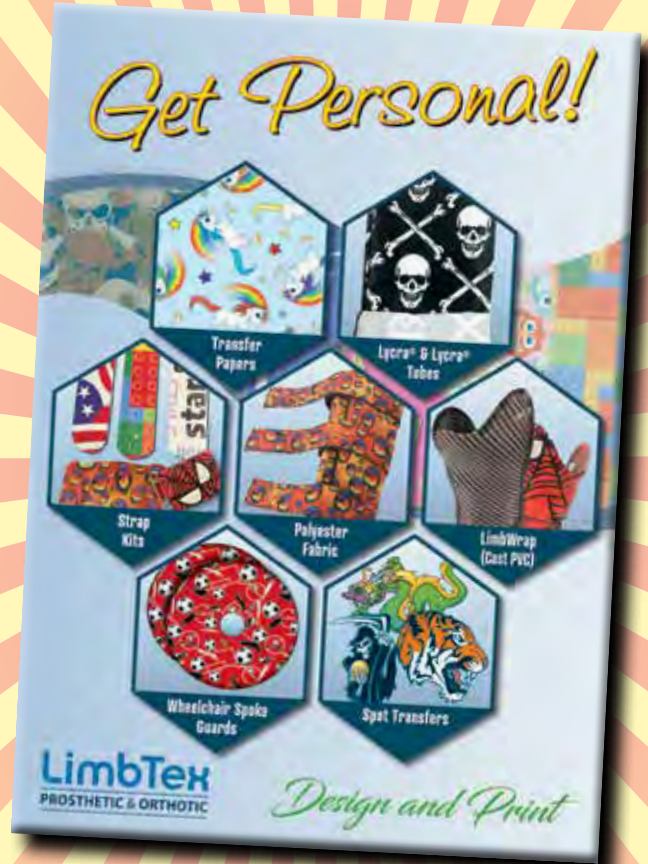

VISIT OUR WEBSITE: WWW.LIMBTEX.COM

CHECK OUT OVER 150 MORE DESIGNS FROM OUR 'GET PERSONAL' RANGE

REQUEST YOUR COPY TODAY!!!

FLYING GIRL HERO

DESIGN CODE: FGH